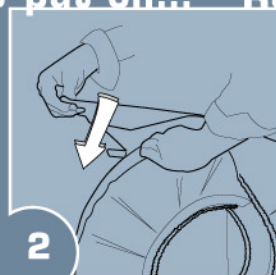

Seasonal **Tire Tote™**

- Easy to carry tires and rims
- Organized, clean look for storage
- Protects vehicle interior
- Protects clothing from tire residue
- One size fits all*

Easily Transport Extra Tires & Organize Garage

CONTAINS 2 TIRE BAGS

kurgo

Quick & easy to put on... Rapidement et facilement posé ...

1
Pull Tire Tote over wheel
Glissez le Tire Tote
autour de la roue

2
Affix top hook-and-loop
Attachez et serrez le sys-
tème autoagrippant du haut

3
Secure side hook-and-loop
Sécurisez le système
autoagrippant du côté

4
Tire is ready to be toted
Votre pneu est prêt pour
l'entreposage