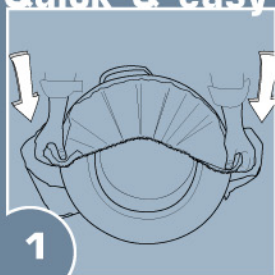

Seasonal **Tire Tote™**

- Easy to carry tires and rims
- Organized, clean look for storage
- Protects vehicle interior
- Protects clothing from tire residue
- One size fits all*

Easily Transport Extra Tires & Organize Garage

CONTAINS 2 TIRE BAGS

kurgo

Quick & easy to put on... Rapidement et facilement posé ...

1
Pull Tire Tote over wheel
Glissez le Tire Tote
autour de la roue

2
Affix top hook-and-loop
Attachez et serrez le sys-
tème autoagrippant du haut

3
Secure side hook-and-loop
Sécurisez le système
autoagrippant du côté

4
Tire is ready to be toted
Votre pneu est prêt pour
l'entreposage